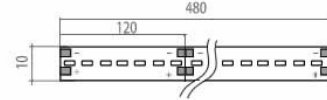

Strip led 3

24Vdc	70 Led	11w	CE	III	IP20	120°	Incl 70 x EVERLIGHT led

10 008 01 nw	4000K	1150lm	€ 45,00
10 008 01 ww	3000K	1100lm	€ 45,00