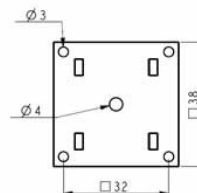

Square led 1

350-700mA	4 Led	4,8-9,6w	CE	III	IP20	120°	Incl 4x CREE XP-E led

10 004 01 nw 3500K 400-680lm € 46,00
10 004 01 ww 2700K 348-591lm € 46,00

Square led 2

350-700mA	4 Led	4,8-9,6w	CE	III	IP20	120°	Incl 4x CREE XR-E led

10 004 02 w 5500K 373-560lm € 42,00

Square led 3

24Vdc	4 Led	2w	CE	III	IP20	120°	Incl 4x OSRAM led

10 005 01 ww 2700K 140lm € 22,00

Strip led 1

12Vdc	15 Led	7,5w	CE	III	IP20	120°	Incl 15x OSRAM led

10 006 01 nw 4000K 540lm € 30,90
10 006 01 w 5500K 600lm € 30,90
10 006 01 ww 3000K 500lm € 30,90